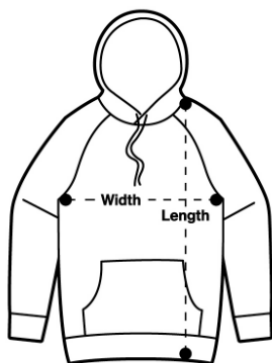

Please note measurements can vary within 2.5cm, this is within our tolerance.

Women's Relax Track Shorts

WO'S RELAX TRACK SHORTS - 4933.

MEASUREMENT	XSM	SML	MED	LRG	XLG	2XL
Body Width (cm)	32.5	35	37.5	40	42.5	45
Body Length (cm)	36.5	37.5	38.5	39.5	40.5	41.5
Inseam (cm)	8.5	8.5	8.5	8.5	8.5	8.5

Please note measurements can vary within 2.5cm, this is within our tolerance.

Women's Hoodie

Wo's Supply Hood

MEASUREMENT	XSM	SML	MED	LRG	XLG	2XL	3XL
Body Width (cm)	47	49.5	52	54.5	57	59.5	62
Body Length (cm)	62	65	68	72	75	77	80

Please note measurements can vary within 2.5cm, this is within our tolerance.

ascolour

Men's Hoodie

Supply Hood

MEASUREMENT	XSM	SML	MED	LRG	XLG	2XL	3XL	4XL	5XL
Body Width (cm)	49	52	55	58	61	64	67	70	73
Body Length (cm)	69.5	72	74.5	77	79.5	82	84.5	85.5	86.5