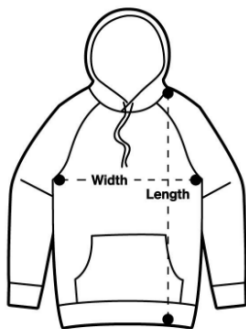

VICTORIAN TEACHERS' GAMES MERCHANDISE GARMENTS SIZING GUIDE

Women's Relax Crew Jumper

WO'S RELAX CREW - 4160.

MEASUREMENT	XSM	SML	MED	LRG	XLG	2XL
Body Width (cm)	58	60.5	63	65.5	68	70.5
Body Length (cm)	59	60	61	62	63	64

Please note measurements can vary within 2.5cm, this is within our tolerance.

Women's Relax Track Shorts

WO'S RELAX TRACK SHORTS - 4933.

MEASUREMENT	XSM	SML	MED	LRG	XLG	2XL
Body Width (cm)	32.5	35	37.5	40	42.5	45
Body Length (cm)	36.5	37.5	38.5	39.5	40.5	41.5
Inseam (cm)	8.5	8.5	8.5	8.5	8.5	8.5

Please note measurements can vary within 2.5cm, this is within our tolerance.

Women's Hoodie

Wo's Supply Hood

MEASUREMENT	XSM	SML	MED	LRG	XLG	2XL	3XL
Body Width (cm)	47	49.5	52	54.5	57	59.5	62
Body Length (cm)	62	65	68	72	75	77	80

Please note measurements can vary within 2.5cm, this is within our tolerance.

ascolour

Men's Hoodie

Supply Hood

MEASUREMENT	XSM	SML	MED	LRG	XLG	2XL	3XL	4XL	5XL
Body Width (cm)	49	52	55	58	61	64	67	70	73
Body Length (cm)	69.5	72	74.5	77	79.5	82	84.5	85.5	86.5