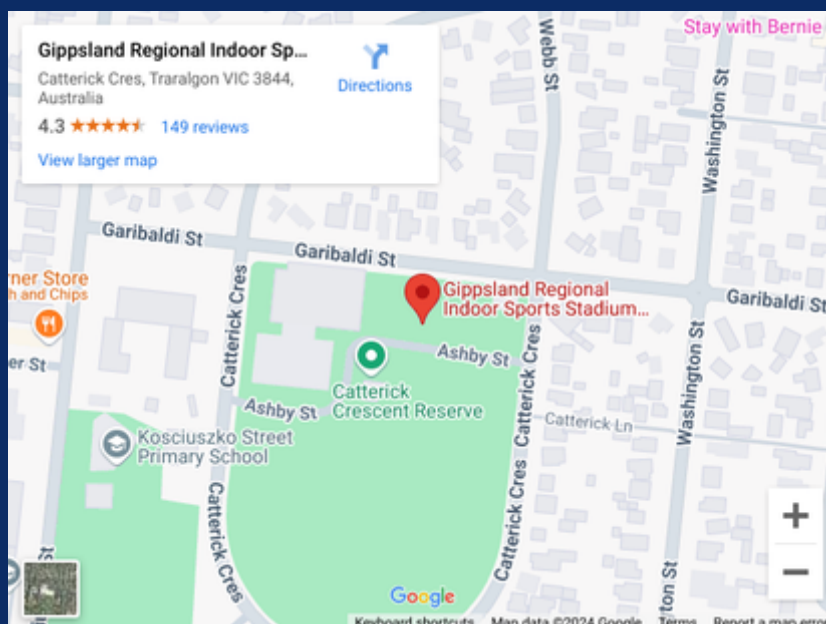

VTG Central

VTG Central is located at The Gippsland Regional Indoor Sports Stadium (GRISS).

VTG Central is home to the participant check-in, the onsite operations centre for VTG staff, along with a range of partner activations. VTG Central is the first stop for participants once they arrive in Latrobe City.

Check-in

This year we will be offering an Express Check-In service designed to speed up your arrival, allowing you to collect your VTG ID and showbag faster. You will receive a 'Check-In' email in your inbox with more information in the week before the event.

VTG ID

All VTG participants MUST attend VTG Central during staffed hours to collect their VTG ID. Your ID is your ticket into all official VTG events and nightlife and must be worn at all times whilst at events.

No VTG ID = No entry

VTG Central Hours

Sunday 22 September	8.30am - 5.00pm
Monday 23 September	8.30am - 5.00pm
Tuesday 24 September	8.30am - 5.00pm
Wednesday 25 September	8.30am - 12.00pm