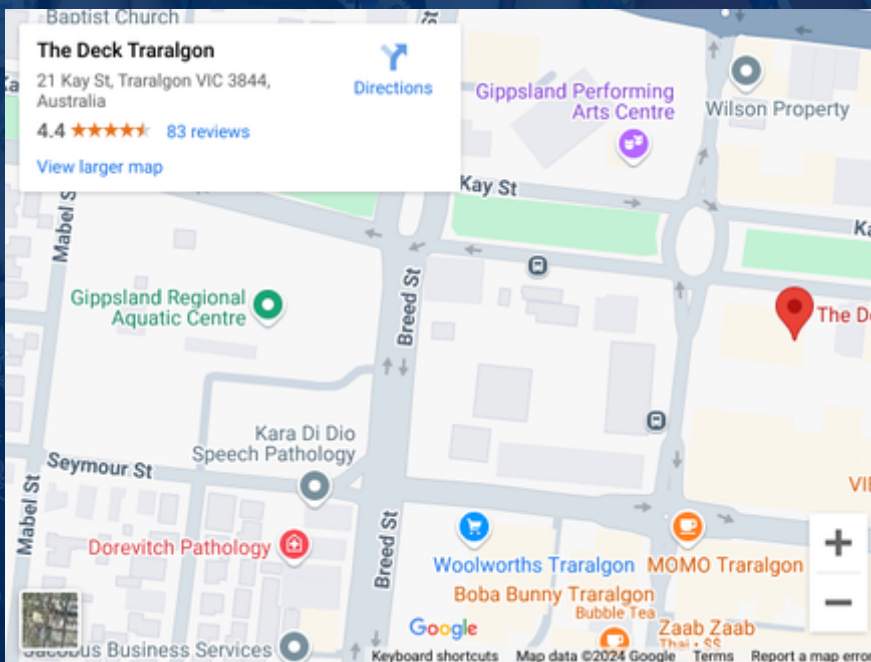

Nightlife

VTG's official nightlife venue for all VTG participants is at The Deck Traralgon. A great way to finish off the day and share your stories with fellow participants.

Featuring a DJ, dance floor and disco ball, mezzanine with pool tables and games as well as an outdoor beer garden, The Deck Traralgon is the perfect location and atmosphere to end each day, network and spend time with your team.

The Deck is located at 21 Kay St, in central Traralgon and open exclusively to VTG participants from 9pm onwards on Sunday, Monday and Tuesday night.

Entry is free and you must present your VTG ID to gain access.

No VTG ID = No Entry

In need of a late night feed?

Pizza HQ are opening specially for VTG!

Located just next door, they are conveniently located for late night snacks.

[Check out their menu here](#)

2024 Themes as voted by you!

SUNDAY

22 SEPTEMBER

Cartoons & Characters

MONDAY

23 SEPTEMBER

Heroes & Villains

TUESDAY

24 SEPTEMBER

Aussie Bogan